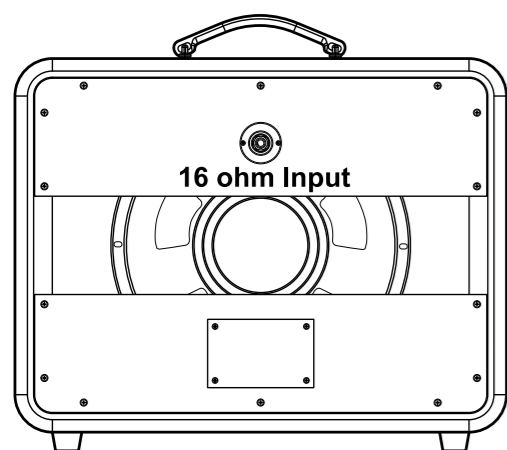

INTRODUCTION

Congratulations on your purchase of the V112NT-G2 extension cabinet.

This cabinet has been specially voiced (with the help of a custom Celestion "Greenback" Speaker) and designed to get the most out of your VOX Night Train Head (NT15H-G2). Just plug into the V112NT-G2 and you'll hear what we mean!

In order to ensure that the V112NT-G2 meets our exacting standards for tone, quality and reliability, they have been manufactured to the highest standard at our VOX manufacturing facility. What this means to you is the sound of your new cabinet is second to none.

REAR PANEL

NOTE! If you are unsure of what your head or combo should be set to, please refer to the amp owner's manual.

NOTE! Incorrectly hooking up a head or combo can cause damage to them, the speaker cabinet or yourself! If there is any question, please contact your VOX dealer.

SPECIFICATIONS

- Dimensions (W x D x H): 495 x 260 x 415mm/ 19.49" x 10.24" x 16.34"
- Weight: 12.7kg/28.00lbs.
- Max Input: 25 W RMS 16 Ohms
- Included items: Owner's manual

* All product names and company names are the trademarks or registered trademarks of their respective owners.

* Specifications and appearance are subject to change without notice for improvement.

INTRODUCTION

Félicitation pour l'achat de votre extension de baffle V112NT-G2.

Le son de ce baffle a été spécialement conçu (avec l'aide de HP celestion "Greenback") et fabriqué pour tirer le meilleur de votre Night Train(NT15H-G2). Branchez la V112NT-G2 et vous entendrez tout de suite ce que nous voulons dire!

Pour veiller à ce que la V112NT-G2 réponde à nos exigences les plus strictes en matière de son, de qualité et de fiabilité, elle a été fabriquée selon des normes extrêmement sévères dans notre usine VOX. Nous sommes ainsi en mesure de vous proposer une enceinte délivrant des sonorités exceptionnelles